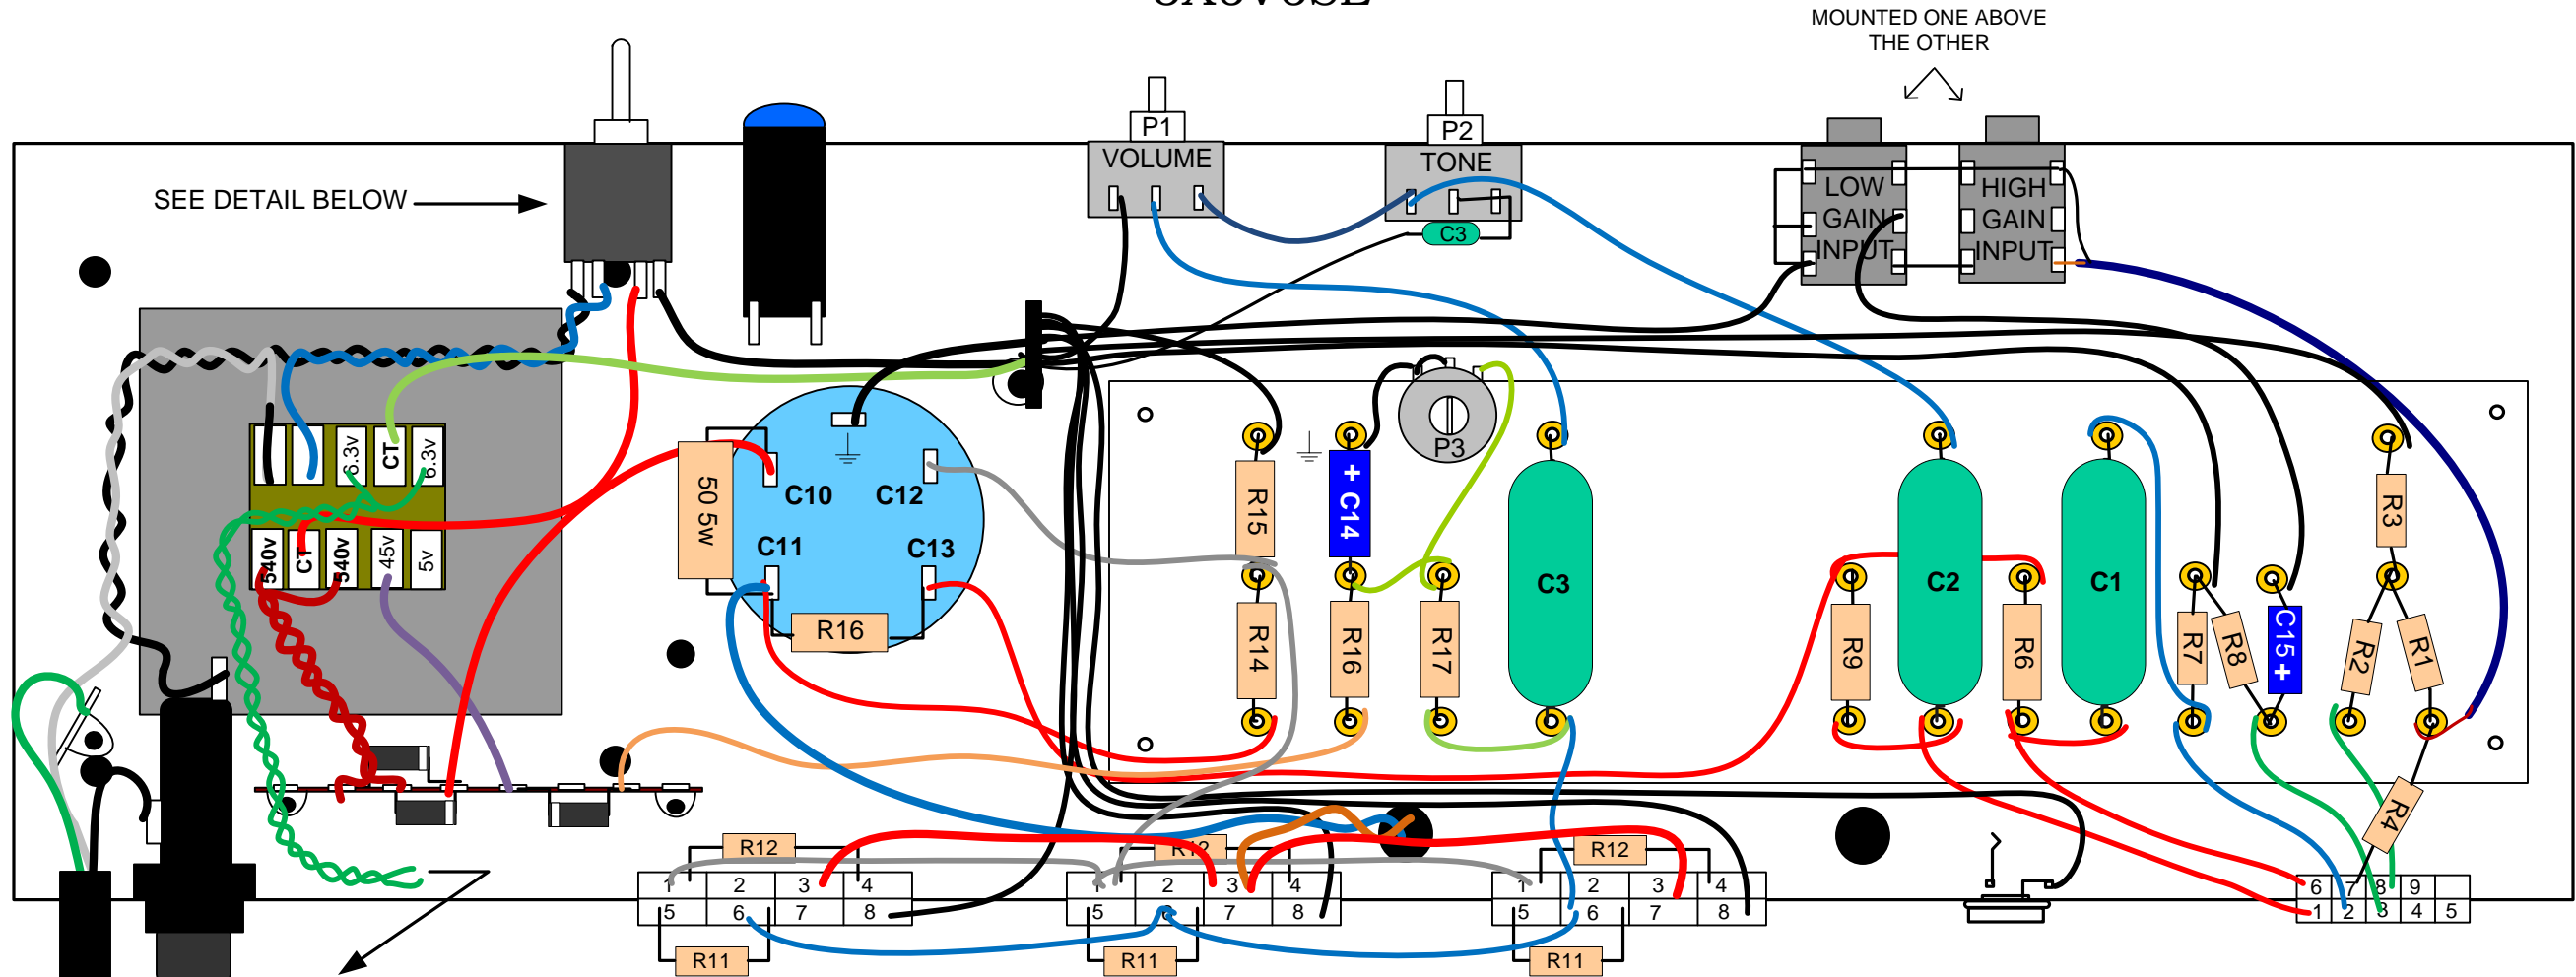

## 3X6V6SE

SEE DETAIL BELOW →

MOUNTED ONE ABOVE THE OTHER

To tube heaters and to light on front panel twist and run snug against chassis away from and perpendicular to voltage and audio signal wiring

PROPERTY OF: **LONE WOLF BLUES COMPANY LLC**  
 MODEL: **3X6V6SE**  
 VERSION: **2**  
 DESIGNED BY: **RANDALL LANDRY**  
 DATE: **08/15/2010**