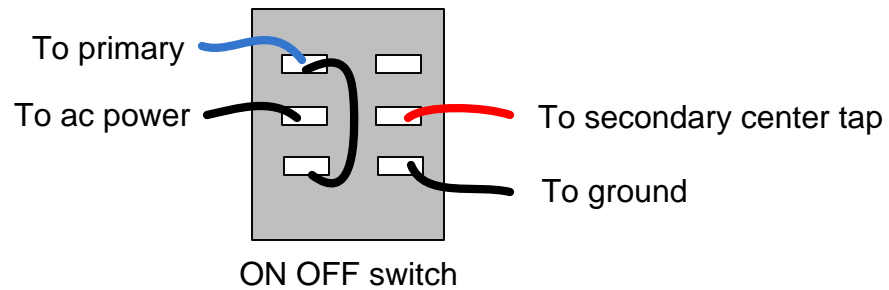

## 3X6V6SE

SEE DETAIL BELOW →

MOUNTED ONE ABOVE THE OTHER

To tube heaters and to light on front panel twist and run snug against chassis away from and perpendicular to voltage and audio signal wiring

PROPERTY OF: **LONE WOLF BLUES COMPANY LLC**  
 MODEL: **3X6V6SE**  
 VERSION: **2**  
 DESIGNED BY: **RANDALL LANDRY**  
 DATE: **08/15/2010**